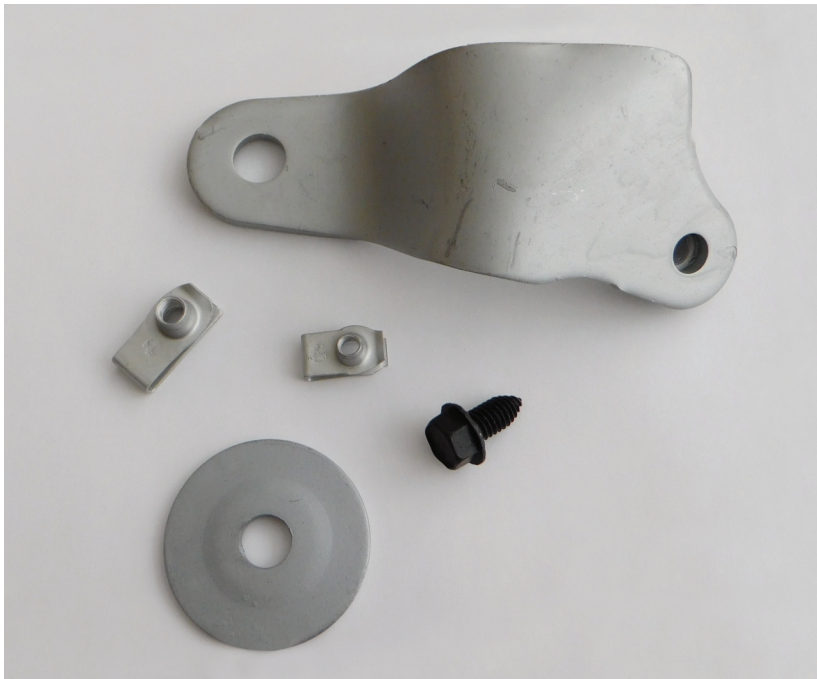

## Automated Dip Spin Basket Line for Zinc Flake Coatings

Modern Plating Coatings and Finishes specializes in the dip spin basket process for zinc flake coatings. MPCF's dip spin coating line is designed for continuous processing and pack out for a wide variety of fasteners and stampings/components.